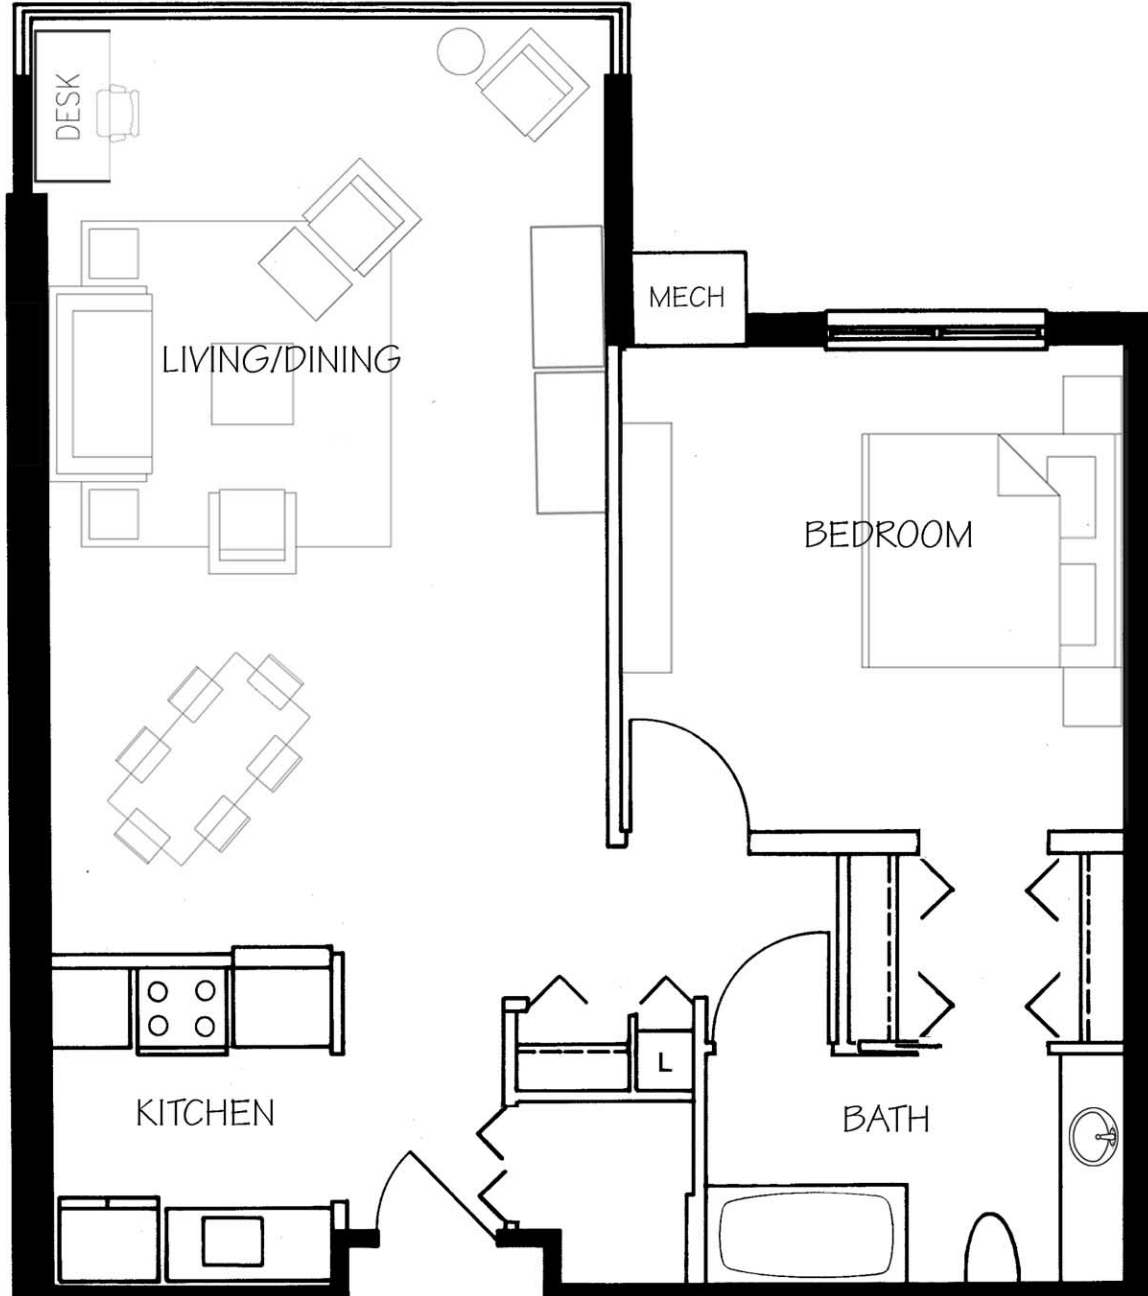

200 Laurel Lake Drive
Hudson, Ohio 44236
1-866-650-2100 Information
www.laurellake.org

CLASSIC ONE BEDROOM 750 SQ FT

This floor plan has been scaled to fit on this page.
For actual dimensions, call the Laurel Lake Sales Office.